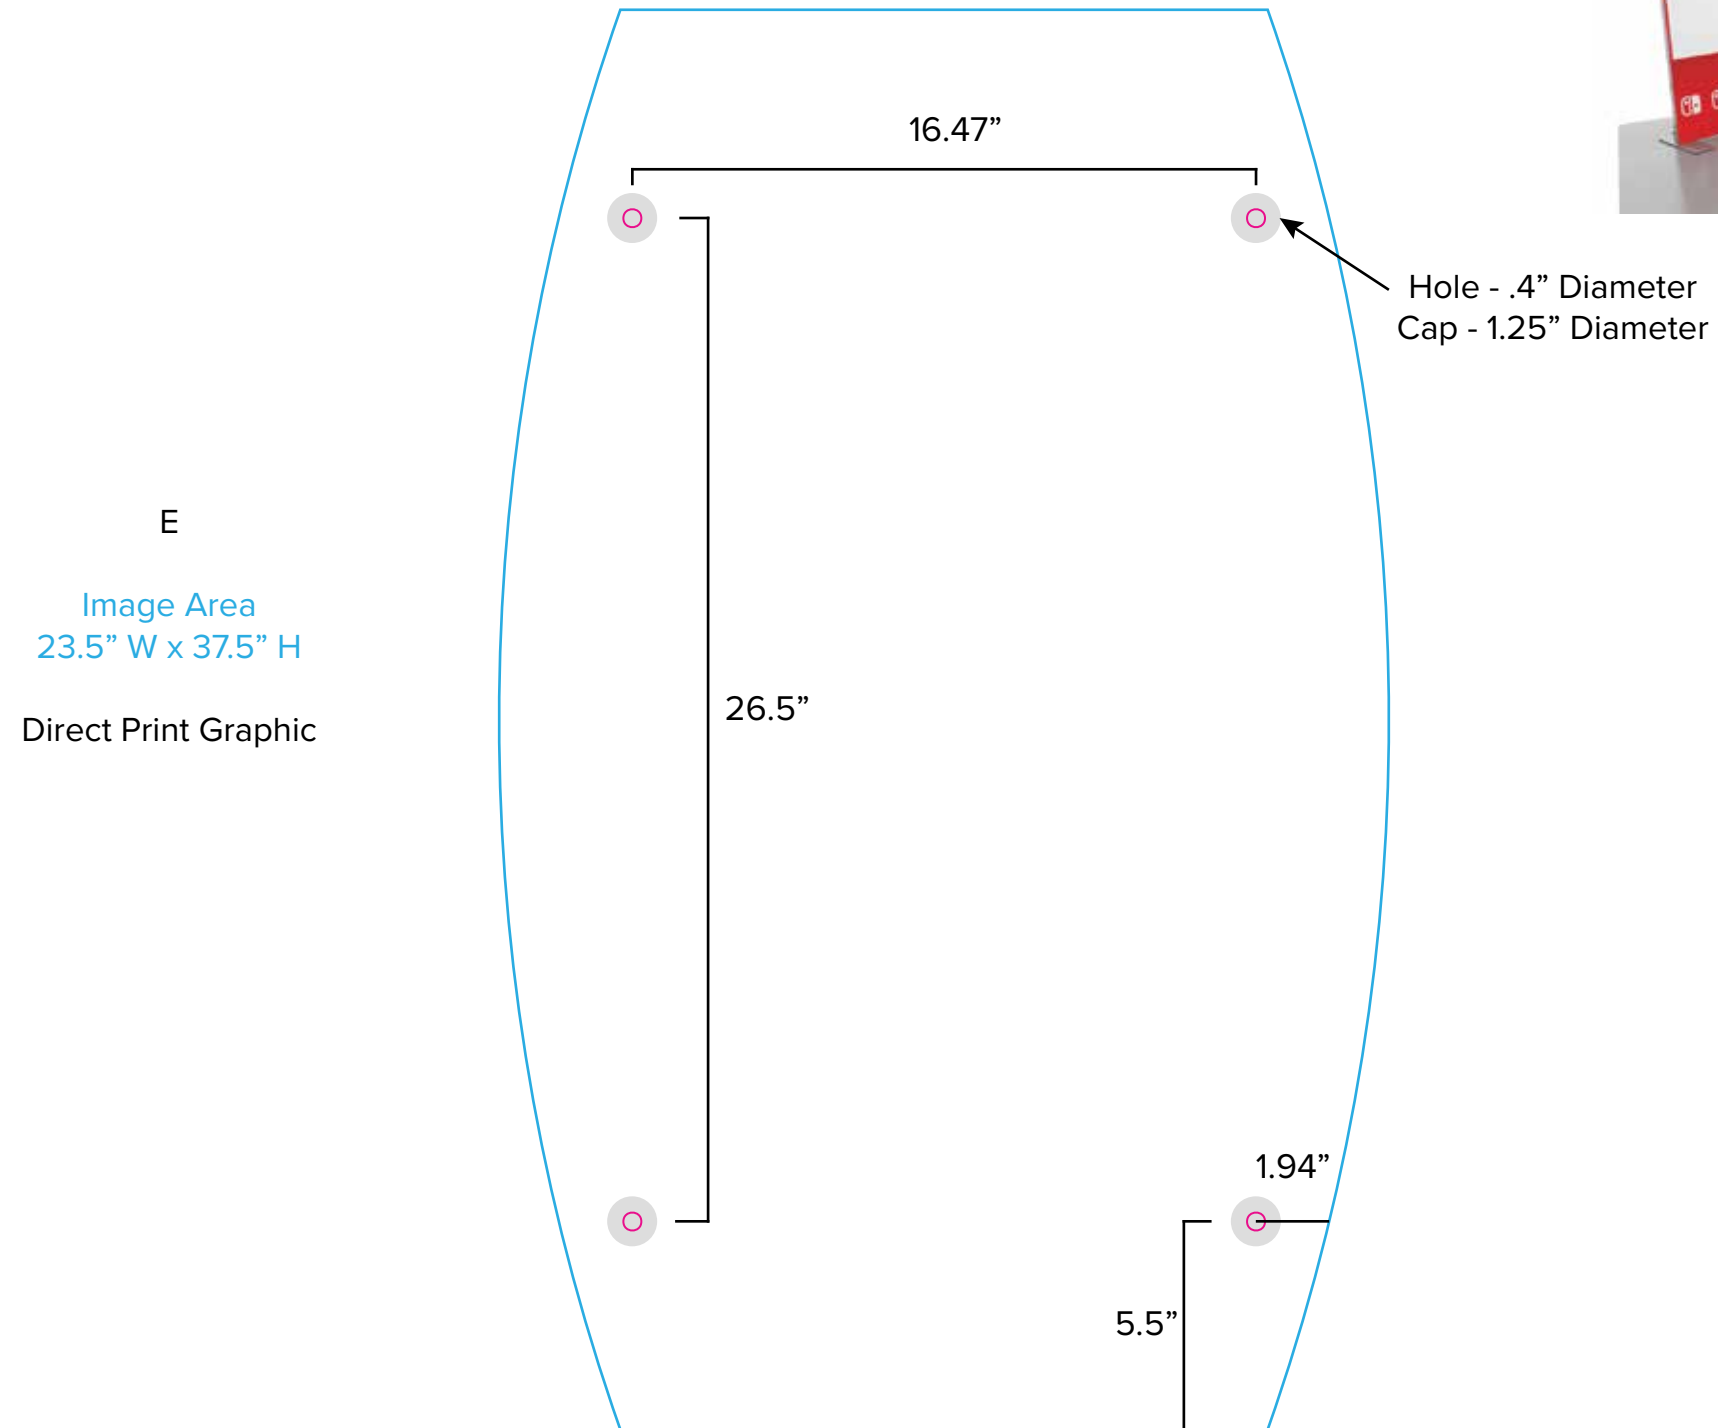

Graphic Template Portable Counter (SYM-408) – Direct Print Graphic

NOTE: All Raster Art (jpg, tiff,psd, png, etc.) must be at least 100 dpi at print size.
Standard kits are often customized. Please check with Customer Service to ensure that this template matches your specific job.