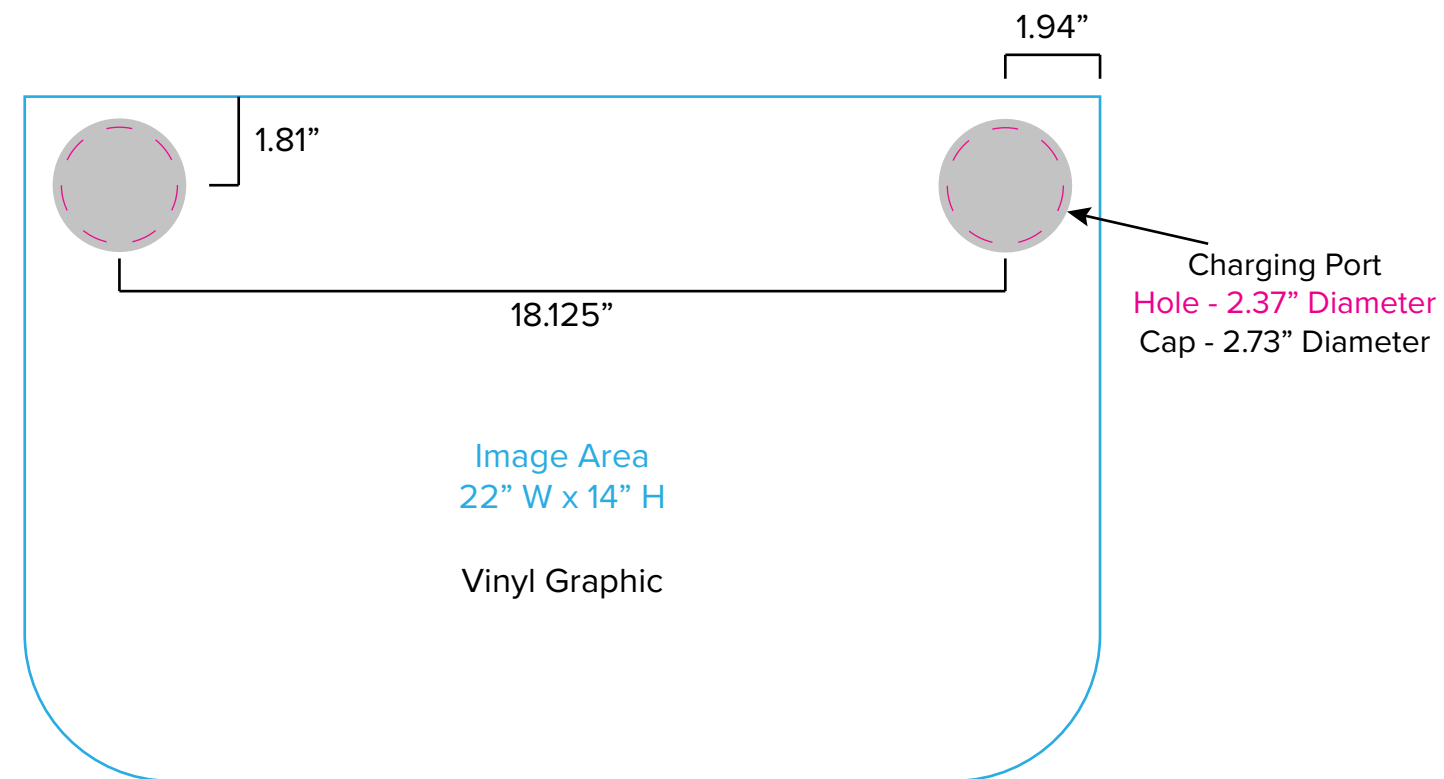

Graphic Template
Backwall Workstation Countertop – Vinyl Graphics
Graphics **NOT** included in base price. Please request pricing.

NOTE: All Raster Art (jpg, tiff,psd, png, etc.) must be at least 100 dpi at print size.
Standard kits are often customized. Please check with Customer Service to ensure that this template matches your specific job.