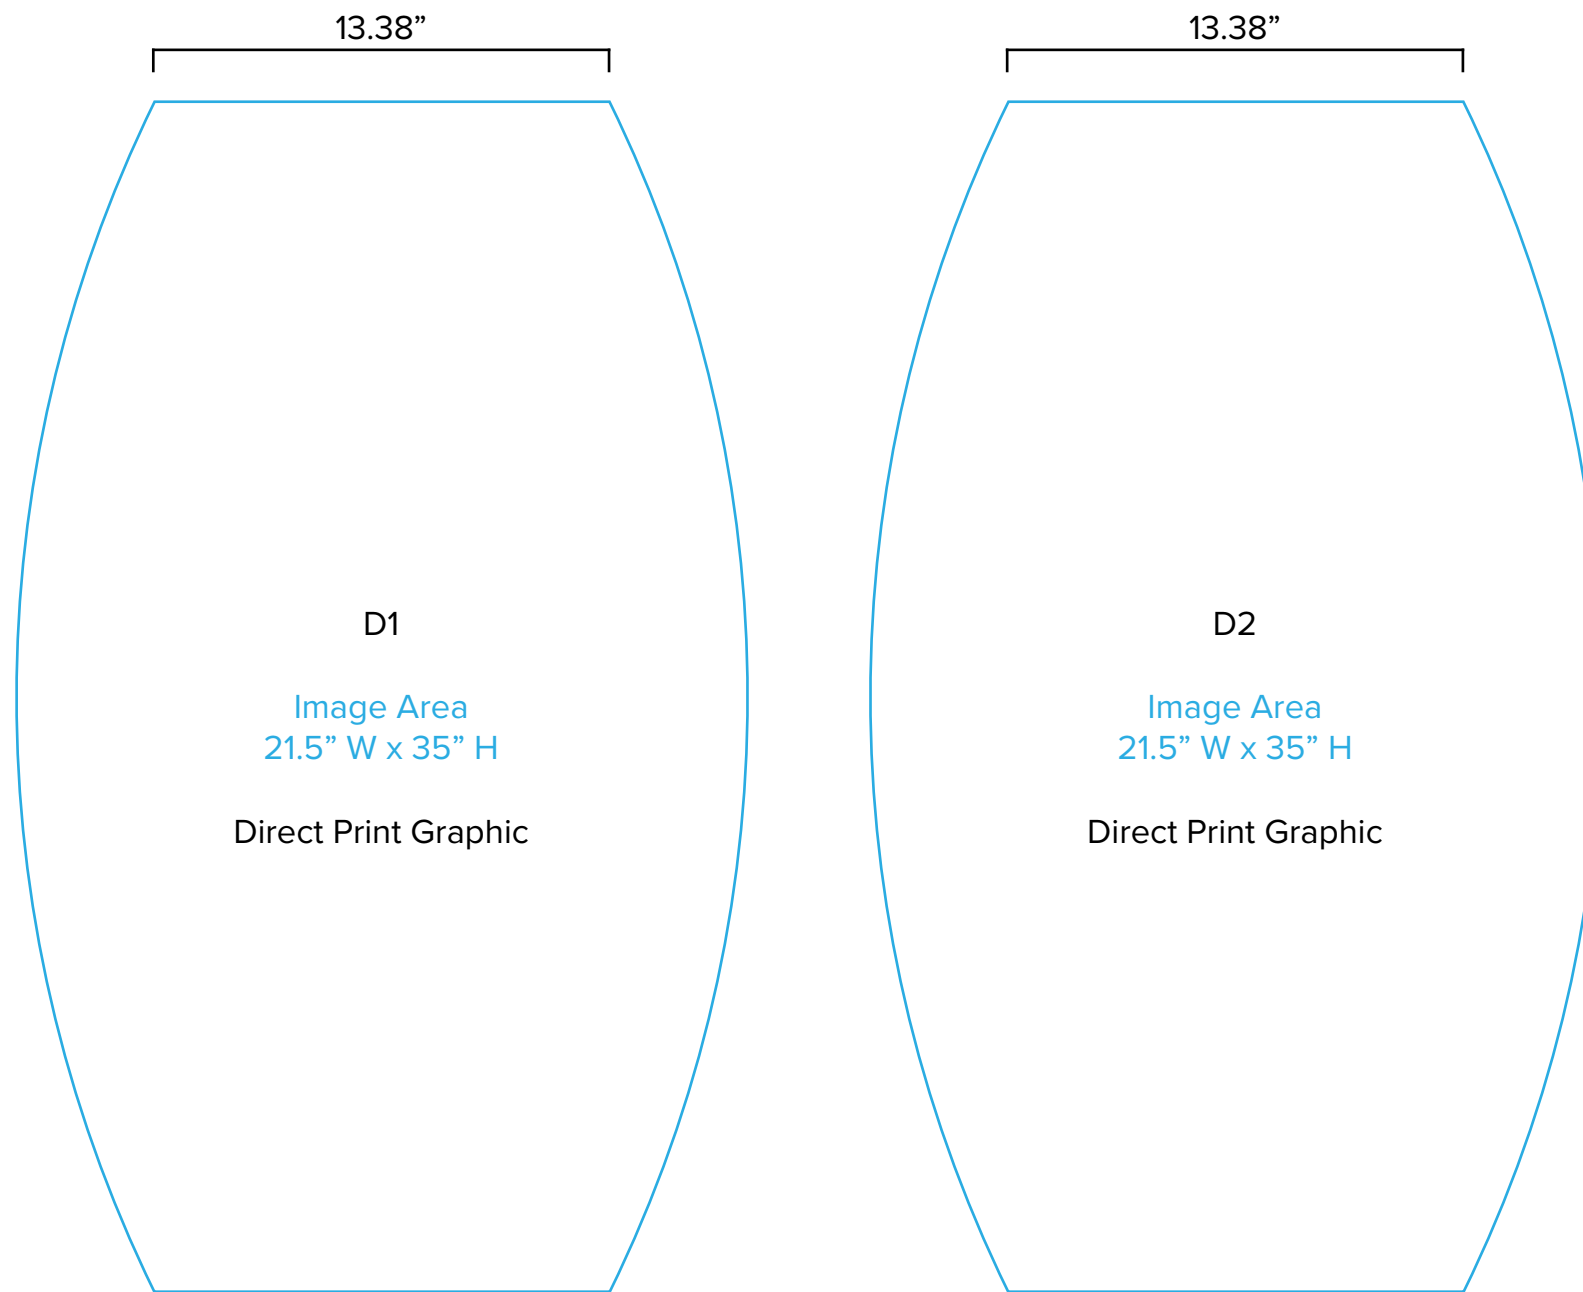

Graphic Template
10 x 20 Inline Exhibit
Backwall with Concave Rectangular Panel &
Flat, Arched Side Panels - SEG Graphics

B1,2
(Suggested Image Placement)

Image/Live Area
23" W x 23" H max

Direct Print Graphic

NOTE: All Raster Art (jpg, tiff,psd, png, etc.) must be at least 100 dpi at print size.
Standard kits are often customized. Please check with Customer Service to ensure that this template matches your specific job.

Floating Graphic (A1,2) Note:
Attached to mount with hook and loop.
Varying shapes can be accommodated
but must be no larger than 23" x 23".

Graphic Template Backwall Workstation – Direct Print Graphic

Graphic Template
Backwall Workstation Countertop – Vinyl Graphics
Graphics **NOT** included in base price. Please request pricing.

NOTE: All Raster Art (jpg, tiff,psd, png, etc.) must be at least 100 dpi at print size.
Standard kits are often customized. Please check with Customer Service to ensure that this template matches your specific job.