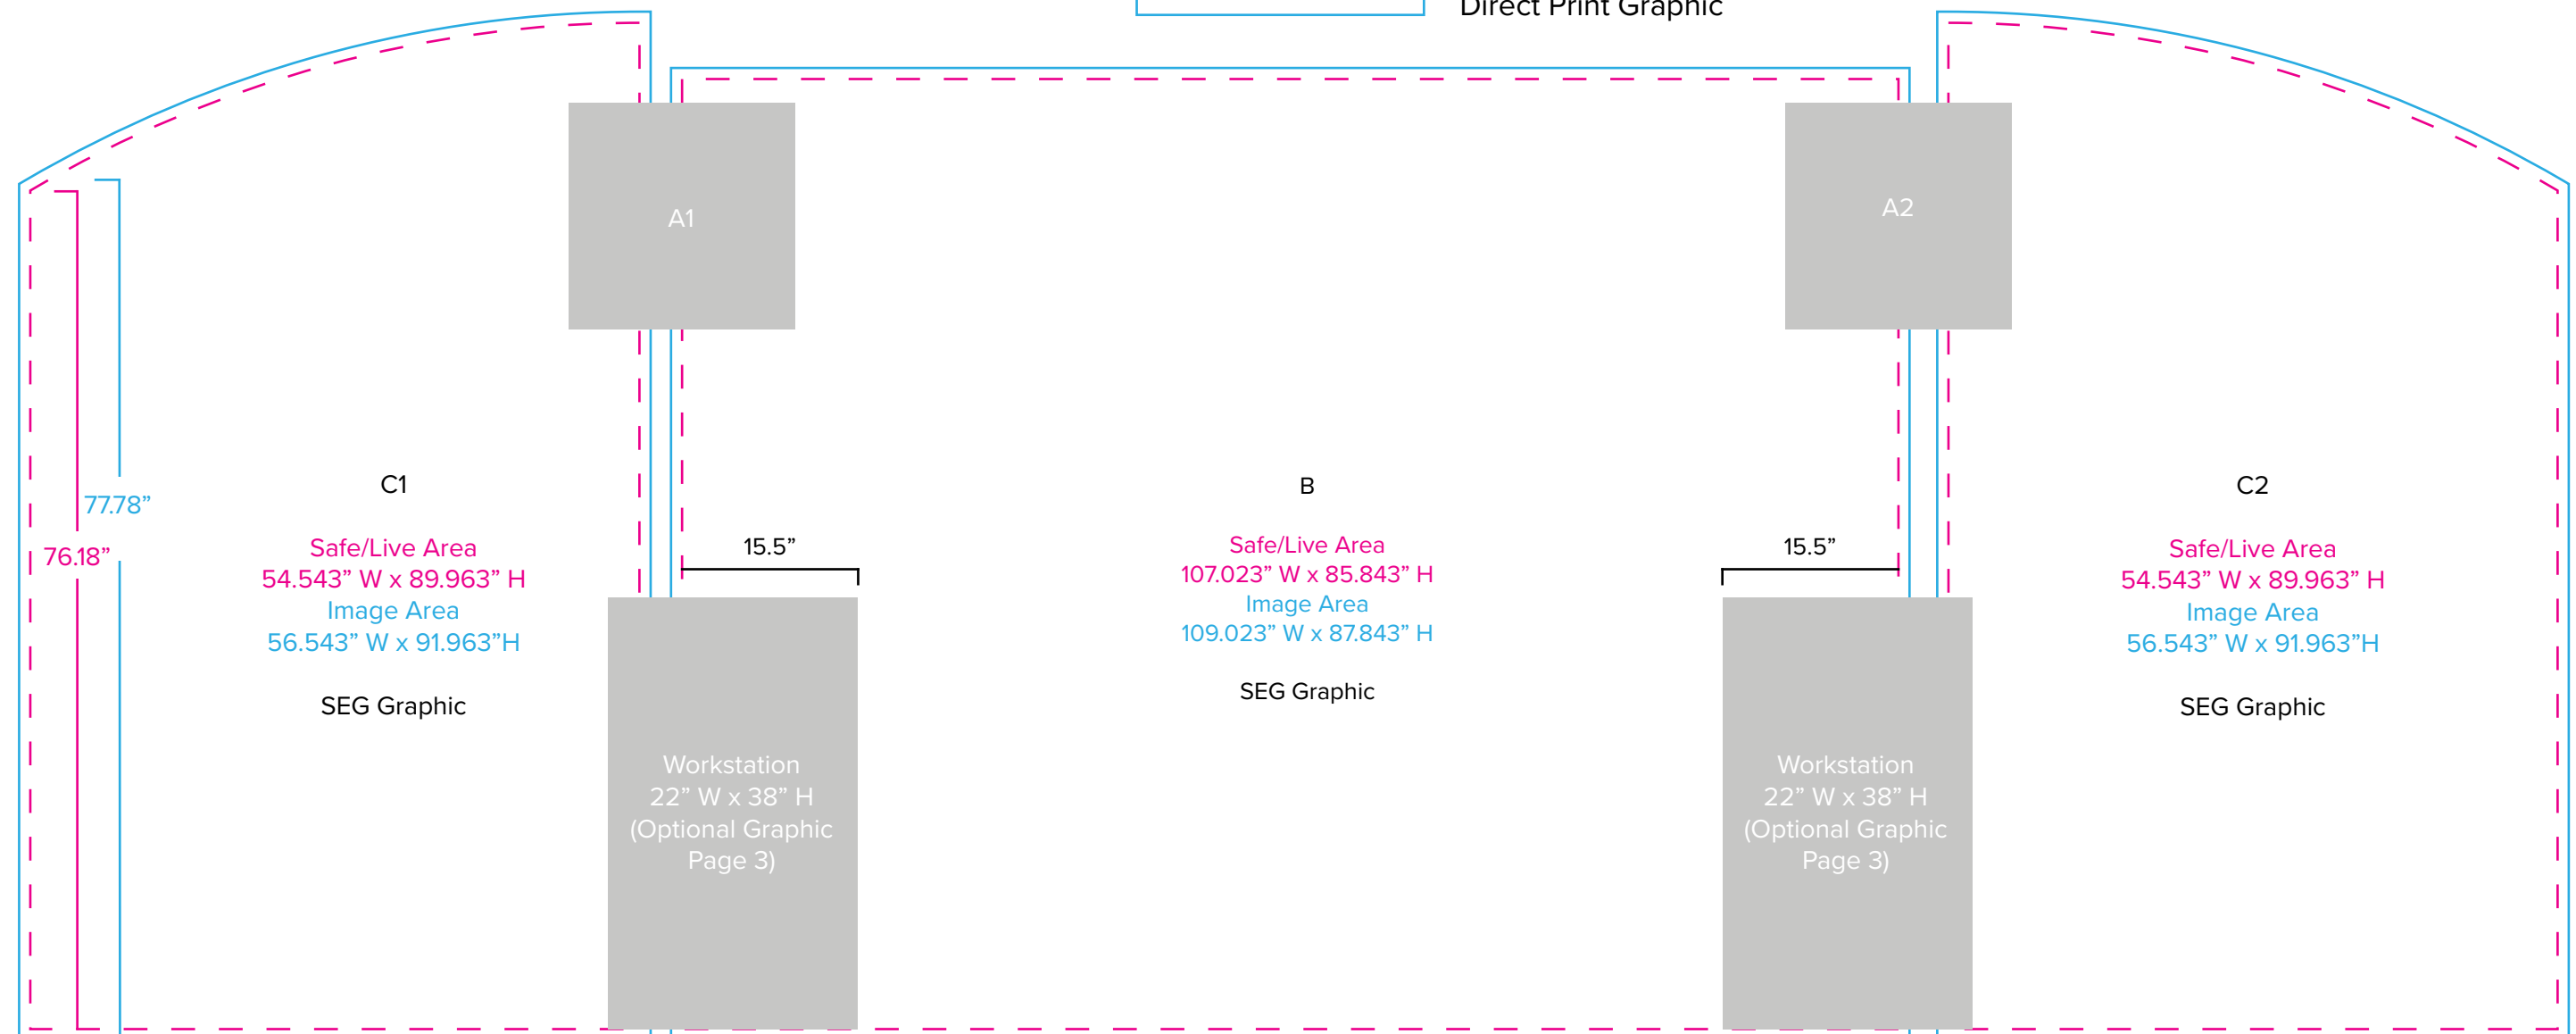

Graphic Template
10 x 20 Inline Exhibit
Backwall with Concave Rectangular Panel &
Flat, Arched Side Panels - SEG Graphics

B1,2
(Suggested Image Placement)

Image/Live Area
23" W x 23" H max

Direct Print Graphic

NOTE: All Raster Art (jpg, tiff,psd, png, etc.) must be at least 100 dpi at print size.
Standard kits are often customized. Please check with Customer Service to ensure that this template matches your specific job.

Floating Graphic (A1,2) Note:
Attached to mount with hook and loop.
Varying shapes can be accommodated
but must be no larger than 23" x 23".

Graphic Template Backwall Workstation – Direct Print Graphic

Graphic Template
Backwall Workstation Countertop – Vinyl Graphics
Graphics **NOT** included in base price. Please request pricing.

NOTE: All Raster Art (jpg, tiff,psd, png, etc.) must be at least 100 dpi at print size.
Standard kits are often customized. Please check with Customer Service to ensure that this template matches your specific job.